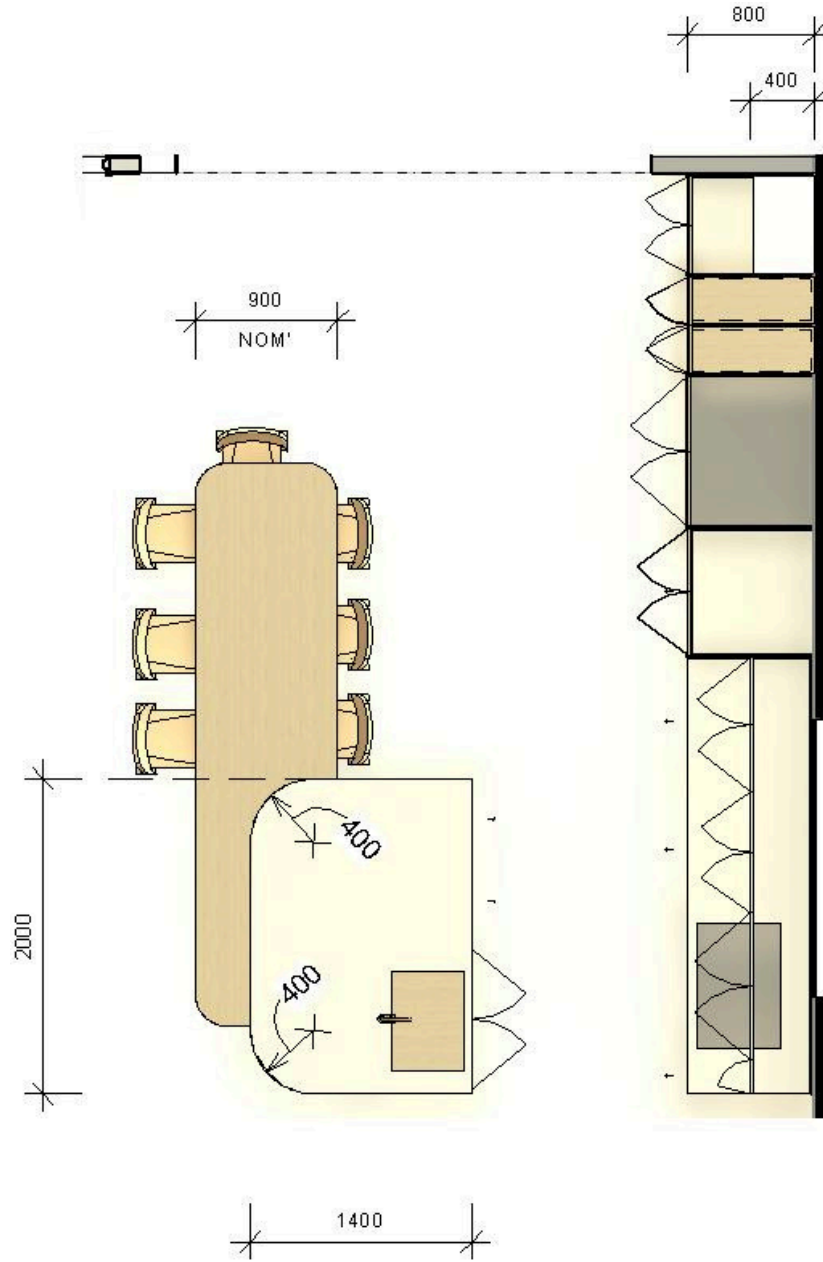

KITCHEN

Nest & Furrow

KITCHEN

Nest &
Furrow

KITCHEN

Nest & Furrow

KITCHEN

Code	Location	Product + Code	Details: Profile, Size, Colour & Finish	Supplier + Link	#	Cost	Photo	Initial
LAM.01	Cabinets	Cabinet Laminate	Melamine Boston Oak Woodmatt	Polytec		\$199		
LAM.02	Cabinets	Cabinet Paint	Painted Flat panel in PNT.01	Dulux		\$295		
SS.01	Kitchen	Solid Surface	Aeris Dekton - Natural Collection	Dekton		\$		
TL.03	Kitchen Island Bench	Feature Tile	Coogee Antique White Kit Kat Mosaic tile	Tile Cloud		\$		
SNK.01	Kitchen	Kitchen Sink	Darlene 1200x500 White Granite Drainboard Double Bowl Sink	Buildmat		\$		

KITCHEN

Code	Location	Product + Code	Details: Profile, Size, Colour & Finish	Supplier + Link	#	Cost	Photo	Initial
SNK.01	Kitchen	Kitchen Sink	Retto 1190mm x 450mm x 230mm Stainless Steel Double Sink with Drainer Brushed Nickel	ATS Tiles & Bathroom		\$\$637		
TP.01	Kitchen	Kitchen Tap	Brushed Nickel Swivel Pull-Out Kitchen Mixer Tap	Temple & Webster		\$199		
HND.02	Kitchen	Cabinet Handles	TBCCHICAMA THIN WAVE TIMBER HANDLES SKU: CWT640.EAMOAK Centre Wave Ebony Stained American Oak	Touch Made Handles		\$295		
LT.02	Kitchen	Island Pendant Light	Bondi Rattan Pendant Light 60cm White	Ivory & Deene		\$		
DW.01	Kitchen	Dishwasher Drawer	Double DishDrawer™ Dishwasher, Sanitise	Fisher & Pykle		\$		