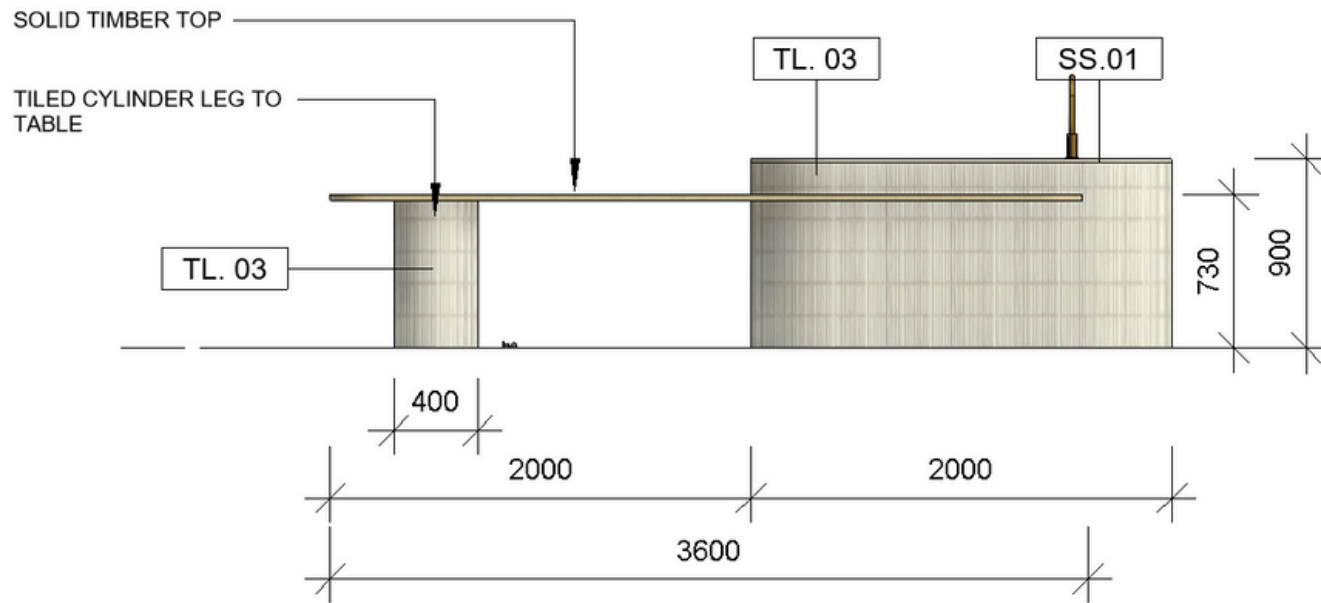

KITCHEN

Nest & Furrow

KITCHEN

Nest &
Furrow

KITCHEN

Nest & Furrow

KITCHEN

Code	Location	Product + Code	Details: Profile, Size, Colour & Finish	Supplier + Link	#	Cost	Photo	Initial
LAM.01	Cabinets	Cabinet Laminate	Melamine Boston Oak Woodmatt	Polytec		\$199		
LAM.02	Cabinets	Cabinet Paint	Painted Flat panel in PNT.01	Dulux		\$295		
SS.01	Kitchen	Solid Surface	Aeris Dekton - Natural Collection	Dekton		\$		
TL.03	Kitchen Island Bench	Feature Tile	Coogee Antique White Kit Kat Mosaic tile	Tile Cloud		\$		
SNK.01	Kitchen	Kitchen Sink	Darlene 1200x500 White Granite Drainboard Double Bowl Sink	Buildmat		\$		

KITCHEN

Code	Location	Product + Code	Details: Profile, Size, Colour & Finish	Supplier + Link	#	Cost	Photo	Initial
SNK.01	Kitchen	Kitchen Sink	Retto 1190mm x 450mm x 230mm Stainless Steel Double Sink with Drainer Brushed Nickel	ATS Tiles & Bathroom		\$\$637		
TP.01	Kitchen	Kitchen Tap	Brushed Nickel Swivel Pull-Out Kitchen Mixer Tap	Temple & Webster		\$199		
HND.02	Kitchen	Cabinet Handles	TBCCHICAMA THIN WAVE TIMBER HANDLES SKU: CWT640.EAMOAK Centre Wave Ebony Stained American Oak	Touch Made Handles		\$295		
LT.02	Kitchen	Island Pendant Light	Bondi Rattan Pendant Light 60cm White	Ivory & Deene		\$		
DW.01	Kitchen	Dishwasher Drawer	Double DishDrawer™ Dishwasher, Sanitise	Fisher & Pykle		\$		