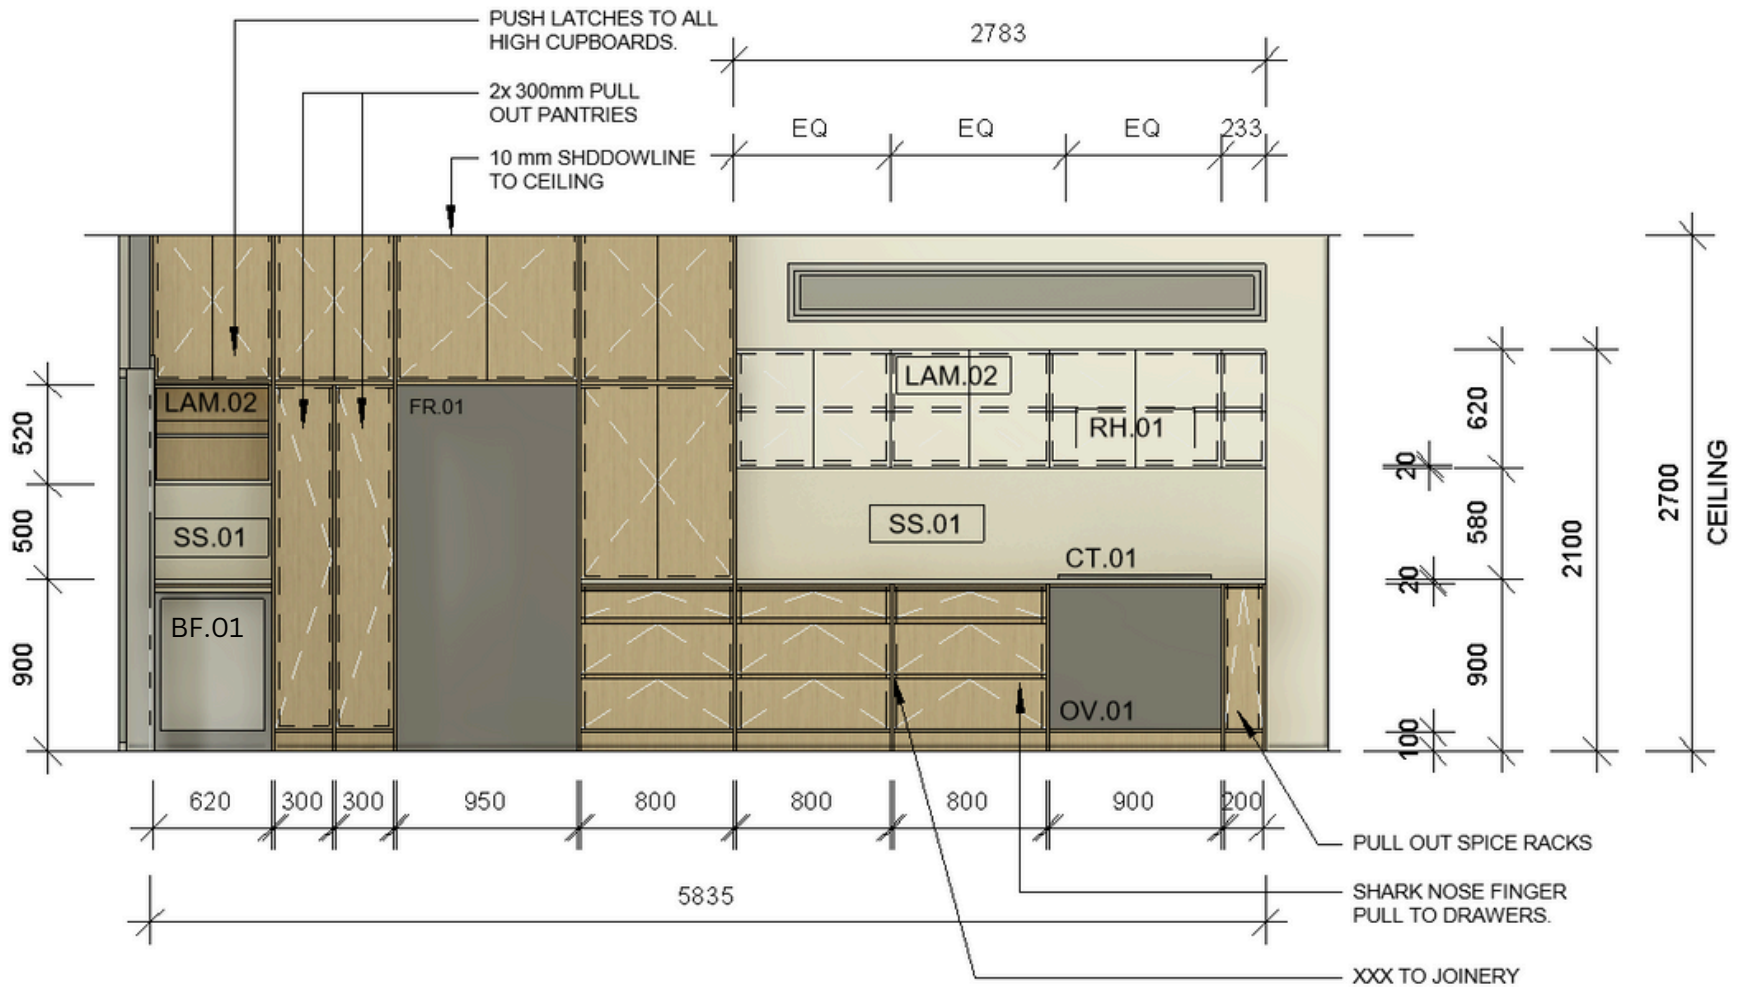

KITCHEN

Nest & Furrow

KITCHEN

Nest &
Furrow

KITCHEN

Nest & Furrow

KITCHEN

Code	Location	Product + Code	Details: Profile, Size, Colour & Finish	Supplier + Link	#	Cost	Photo	Initial
LAM.01	Cabinets	Cabinet Laminate	Melamine Boston Oak Woodmatt	Polytec		\$199		
LAM.02	Cabinets	Cabinet Paint	Painted Flat panel in PNT.01	Dulux		\$295		
SS.01	Kitchen	Solid Surface	Aeris Dekton - Natural Collection	Dekton		\$		
TL.03	Kitchen Island Bench	Feature Tile	Coogee Antique White Kit Kat Mosaic tile	Tile Cloud		\$		
SNK.01	Kitchen	Kitchen Sink	Darlene 1200x500 White Granite Drainboard Double Bowl Sink	Buildmat		\$		

KITCHEN

Code	Location	Product + Code	Details: Profile, Size, Colour & Finish	Supplier + Link	#	Cost	Photo	Initial
SNK.01	Kitchen	Kitchen Sink	Retto 1190mm x 450mm x 230mm Stainless Steel Double Sink with Drainer Brushed Nickel	ATS Tiles & Bathroom		\$\$637		
TP.01	Kitchen	Kitchen Tap	Brushed Nickel Swivel Pull-Out Kitchen Mixer Tap	Temple & Webster		\$199		
HND.02	Kitchen	Cabinet Handles	TBCCHICAMA THIN WAVE TIMBER HANDLES SKU: CWT640.EAMOAK Centre Wave Ebony Stained American Oak	Touch Made Handles		\$295		
LT.02	Kitchen	Island Pendant Light	Bondi Rattan Pendant Light 60cm White	Ivory & Deene		\$		
DW.01	Kitchen	Dishwasher Drawer	Double DishDrawer™ Dishwasher, Sanitise	Fisher & Pykle		\$		