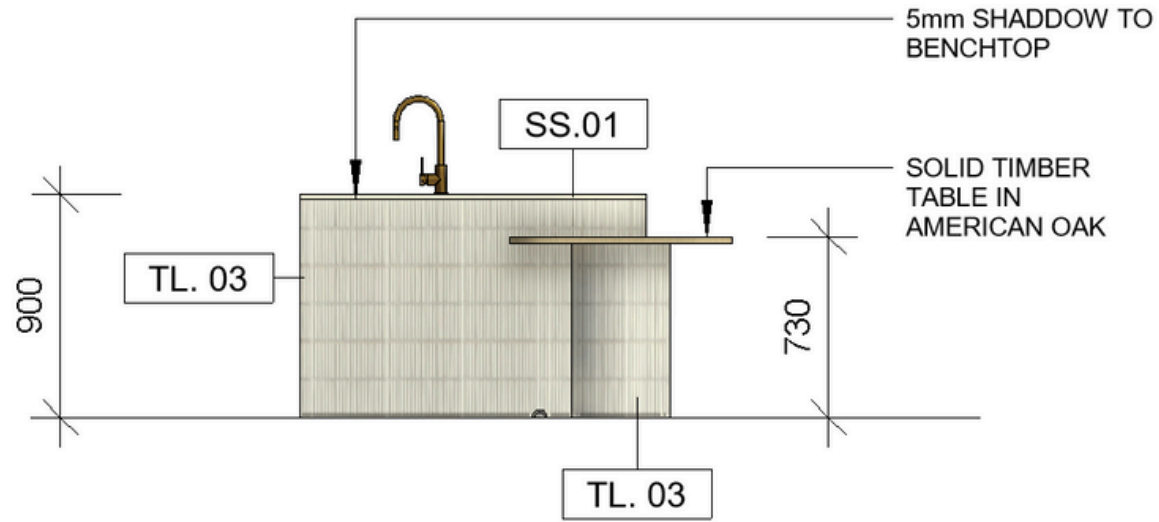

KITCHEN

Nest & Furrow

KITCHEN

Nest &
Furrow

KITCHEN

Nest & Furrow

KITCHEN

Code	Location	Product + Code	Details: Profile, Size, Colour & Finish	Supplier + Link	#	Cost	Photo	Initial
LAM.01	Cabinets	Cabinet Laminate	Melamine Boston Oak Woodmatt	Polytec		\$199		
LAM.02	Cabinets	Cabinet Paint	Painted Flat panel in PNT.01	Dulux		\$295		
SS.01	Kitchen	Solid Surface	Aeris Dekton - Natural Collection	Dekton		\$		
TL.03	Kitchen Island Bench	Feature Tile	Coogee Antique White Kit Kat Mosaic tile	Tile Cloud		\$		
SNK.01	Kitchen	Kitchen Sink	Darlene 1200x500 White Granite Drainboard Double Bowl Sink	Buildmat		\$		

KITCHEN

Code	Location	Product + Code	Details: Profile, Size, Colour & Finish	Supplier + Link	#	Cost	Photo	Initial
SNK.01	Kitchen	Kitchen Sink	Retto 1190mm x 450mm x 230mm Stainless Steel Double Sink with Drainer Brushed Nickel	ATS Tiles & Bathroom		\$\$637		
TP.01	Kitchen	Kitchen Tap	Brushed Nickel Swivel Pull-Out Kitchen Mixer Tap	Temple & Webster		\$199		
HND.02	Kitchen	Cabinet Handles	TBCCHICAMA THIN WAVE TIMBER HANDLES SKU: CWT640.EAMOAK Centre Wave Ebony Stained American Oak	Touch Made Handles		\$295		
LT.02	Kitchen	Island Pendant Light	Bondi Rattan Pendant Light 60cm White	Ivory & Deene		\$		
DW.01	Kitchen	Dishwasher Drawer	Double DishDrawer™ Dishwasher, Sanitise	Fisher & Pykle		\$		