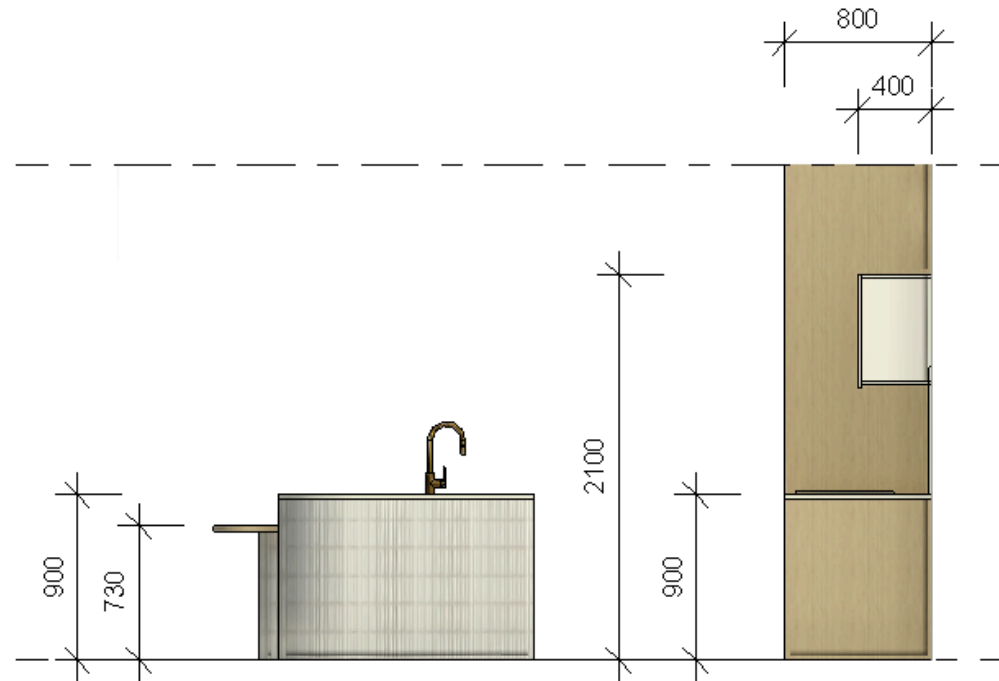

KITCHEN

Nest & Furrow

KITCHEN

Nest &
Furrow

KITCHEN

Nest & Furrow

KITCHEN

Code	Location	Product + Code	Details: Profile, Size, Colour & Finish	Supplier + Link	#	Cost	Photo	Initial
LAM.01	Cabinets	Cabinet Laminate	Melamine Boston Oak Woodmatt	Polytec		\$199		
LAM.02	Cabinets	Cabinet Paint	Painted Flat panel in PNT.01	Dulux		\$295		
SS.01	Kitchen	Solid Surface	Aeris Dekton - Natural Collection	Dekton		\$		
TL.03	Kitchen Island Bench	Feature Tile	Coogee Antique White Kit Kat Mosaic tile	Tile Cloud		\$		
SNK.01	Kitchen	Kitchen Sink	Darlene 1200x500 White Granite Drainboard Double Bowl Sink	Buildmat		\$		

KITCHEN

Code	Location	Product + Code	Details: Profile, Size, Colour & Finish	Supplier + Link	#	Cost	Photo	Initial
SNK.01	Kitchen	Kitchen Sink	Retto 1190mm x 450mm x 230mm Stainless Steel Double Sink with Drainer Brushed Nickel	ATS Tiles & Bathroom		\$\$637		
TP.01	Kitchen	Kitchen Tap	Brushed Nickel Swivel Pull-Out Kitchen Mixer Tap	Temple & Webster		\$199		
HND.02	Kitchen	Cabinet Handles	TBCCHICAMA THIN WAVE TIMBER HANDLES SKU: CWT640.EAMOAK Centre Wave Ebony Stained American Oak	Touch Made Handles		\$295		
LT.02	Kitchen	Island Pendant Light	Bondi Rattan Pendant Light 60cm White	Ivory & Deene		\$		
DW.01	Kitchen	Dishwasher Drawer	Double DishDrawer™ Dishwasher, Sanitise	Fisher & Pykle		\$		