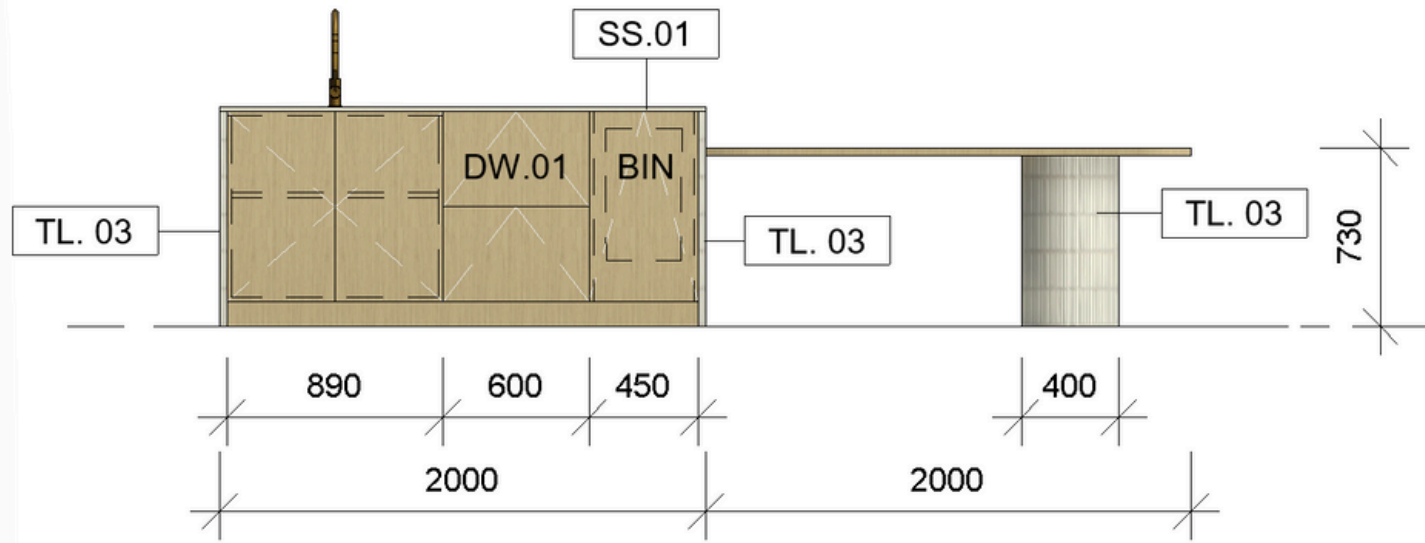

KITCHEN

Nest & Furrow

KITCHEN

Nest &
Furrow

KITCHEN

Nest & Furrow

KITCHEN

Code	Location	Product + Code	Details: Profile, Size, Colour & Finish	Supplier + Link	#	Cost	Photo	Initial
LAM.01	Cabinets	Cabinet Laminate	Melamine Boston Oak Woodmatt	Polytec		\$199		
LAM.02	Cabinets	Cabinet Paint	Painted Flat panel in PNT.01	Dulux		\$295		
SS.01	Kitchen	Solid Surface	Aeris Dekton - Natural Collection	Dekton		\$		
TL.03	Kitchen Island Bench	Feature Tile	Coogee Antique White Kit Kat Mosaic tile	Tile Cloud		\$		
SNK.01	Kitchen	Kitchen Sink	Darlene 1200x500 White Granite Drainboard Double Bowl Sink	Buildmat		\$		

KITCHEN

Code	Location	Product + Code	Details: Profile, Size, Colour & Finish	Supplier + Link	#	Cost	Photo	Initial
SNK.01	Kitchen	Kitchen Sink	Retto 1190mm x 450mm x 230mm Stainless Steel Double Sink with Drainer Brushed Nickel	ATS Tiles & Bathroom		\$\$637		
TP.01	Kitchen	Kitchen Tap	Brushed Nickel Swivel Pull-Out Kitchen Mixer Tap	Temple & Webster		\$199		
HND.02	Kitchen	Cabinet Handles	TBCCHICAMA THIN WAVE TIMBER HANDLES SKU: CWT640.EAMOAK Centre Wave Ebony Stained American Oak	Touch Made Handles		\$295		
LT.02	Kitchen	Island Pendant Light	Bondi Rattan Pendant Light 60cm White	Ivory & Deene		\$		
DW.01	Kitchen	Dishwasher Drawer	Double DishDrawer™ Dishwasher, Sanitise	Fisher & Pykle		\$		