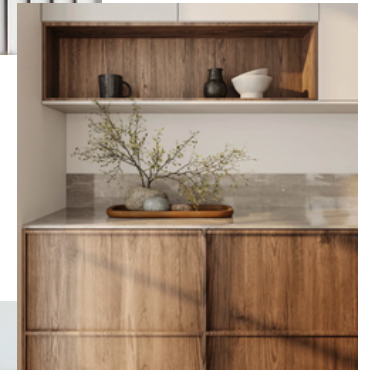

INTERIOR DESIGN & SELECTIONS PACKAGES

Revision - 04 [19.04.2024]

NEST & FURROW

KITCHEN

Nest & Furrow

REAL LIFE PROJECT

KITCHEN

Nest &
Furrow

KITCHEN

Nest & Furrow

KITCHEN

Nest &
Furrow

KITCHEN

Nest & Furrow

KITCHEN

Code	Location	Product + Code	Details: Profile, Size, Colour & Finish	Supplier + Link	#	Cost	Photo	Initial
LAM.01	Cabinets	Cabinet Laminate	Melamine Boston Oak Woodmatt	Polytec		\$199		
LAM.02	Cabinets	Cabinet Paint	Painted Flat panel in PNT.01	Dulux		\$295		
SS.01	Kitchen	Solid Surface	Aeris Dekton - Natural Collection	Dekton		\$		
TL.03	Kitchen Island Bench	Feature Tile	Coogee Antique White Kit Kat Mosaic tile	Tile Cloud		\$		
SNK.01	Kitchen	Kitchen Sink	Darlene 1200x500 White Granite Drainboard Double Bowl Sink	Buildmat		\$		

KITCHEN

Code	Location	Product + Code	Details: Profile, Size, Colour & Finish	Supplier + Link	#	Cost	Photo	Initial
SNK.01	Kitchen	Kitchen Sink	Retto 1190mm x 450mm x 230mm Stainless Steel Double Sink with Drainer Brushed Nickel	ATS Tiles & Bathroom		\$\$637		
TP.01	Kitchen	Kitchen Tap	Brushed Nickel Swivel Pull-Out Kitchen Mixer Tap	Temple & Webster		\$199		
HND.02	Kitchen	Cabinet Handles	TBCCHICAMA THIN WAVE TIMBER HANDLES SKU: CWT640.EAMOAK Centre Wave Ebony Stained American Oak	Touch Made Handles		\$295		
LT.02	Kitchen	Island Pendant Light	Bondi Rattan Pendant Light 60cm White	Ivory & Deene		\$		
DW.01	Kitchen	Dishwasher Drawer	Double DishDrawer™ Dishwasher, Sanitise	Fisher & Pykle		\$		