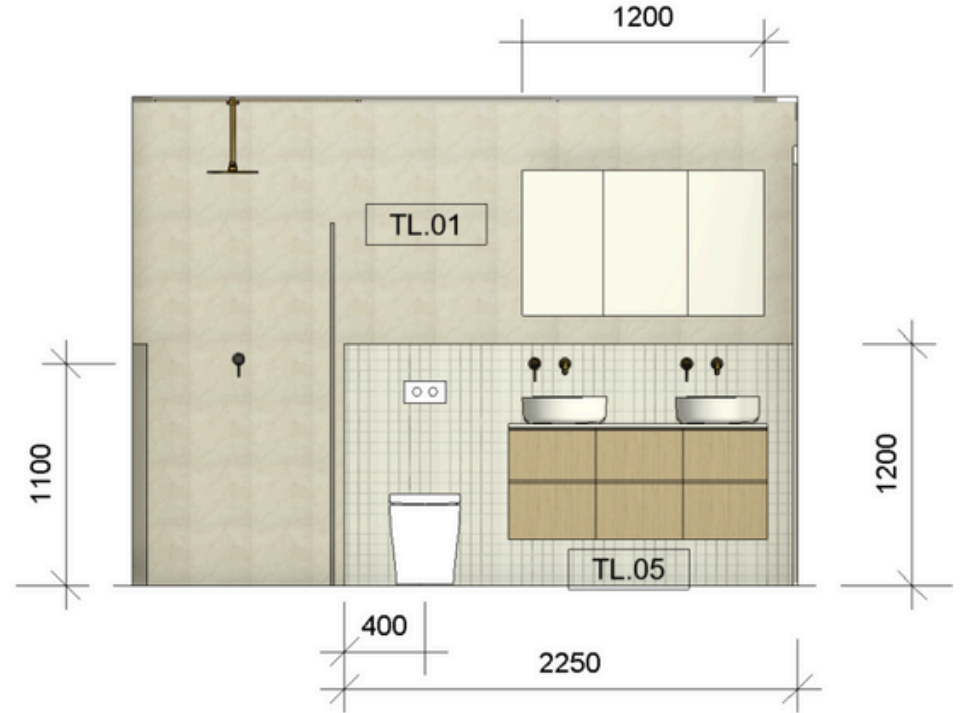

Nest &
Furrow

ENSUITE

ENSUITE

ENSUITE

ENSUITE SCHEDULE

Code	Location	Product + Code	Details: Profile, Size, Colour & Finish	Supplier + Link	#	Cost	Photo	Initial
TL.01	Ensuite Floor	Floor Tile	Byron Travertine Look Ivory	Tile Cloud				
TL.01	Feature Tile	Wall Tiles	Haddon Bone Matte Medium Square Tile (Tile for pricing - actual selection tbc)	Tile Cloud				
PNT.03	Feature Paint as nominated	Limewash Paint	Bauwerk Tranquil Full wall to underside of cornice unless otherwise shown on elevations. Product to be applied as per manufacturers instructions.	Bauwerk Colour				

ENSUITE SCHEDULE

Code	Location	Product + Code	Details: Profile, Size, Colour & Finish	Supplier + Link	#	Cost	Photo	Initial
VNT.01	Ensuite	Wall Hung Vanity	Addison 6-Drawer Pure Oak Glacier White 2 cutouts 1282mm x 450mm x 512mm	ABI Interiors		\$2075		
VNM.01	Ensuite	Mirror Cabinet	Timberline Denver Shaving Cabinet	Welsons		\$54.90		
SHA.01	Ensuite	Shower Dropper	Shower Dropper Round 300mm - Brushed Nickel	ABI Interiors		\$49.50		
SHR.01	Ensuite	Shower Head	Shower Head Round 250mm - Brushed Nickel	ABI Interiors		\$159.90		
TP.03	Ensuite	Shower Mixer	Eysian - Minimal Mixer - Brushed Nickel	ABI Interiors		\$119.90		