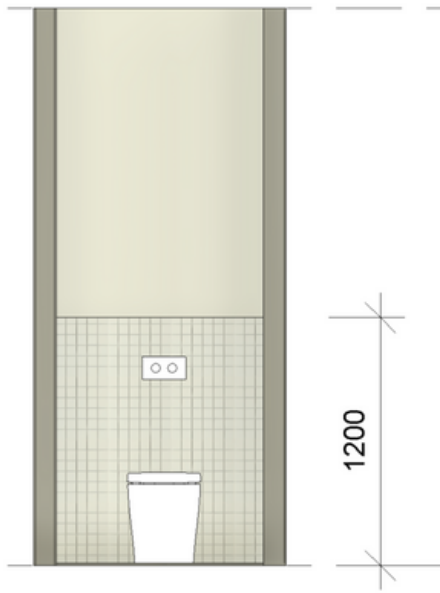

ENSUITE SCHEDULE

Code	Location	Product + Code	Details: Profile, Size, Colour & Finish	Supplier + Link	#	Cost	Photo	Initial
VNT.01	Ensuite	Wall Hung Vanity	Addison 6-Drawer Pure Oak Glacier White 2 cutouts 1282mm x 450mm x 512mm	ABI Interiors		\$2075		
VNM.01	Ensuite	Mirror Cabinet	Timberline Denver Shaving Cabinet	Welsons		\$54.90		
SHA.01	Ensuite	Shower Dropper	Shower Dropper Round 300mm - Brushed Nickel	ABI Interiors		\$49.50		
SHR.01	Ensuite	Shower Head	Shower Head Round 250mm - Brushed Nickel	ABI Interiors		\$159.90		
TP.03	Ensuite	Shower Mixer	Eysian - Minimal Mixer - Brushed Nickel	ABI Interiors		\$119.90		

ENSUITE SCHEDULE

Code	Location	Product + Code	Details: Profile, Size, Colour & Finish	Supplier + Link	#	Cost	Photo	Initial
	Ensuite	Handle Held Shower	Rounded Rectangle Hand Shower - Brushed Nickel & Shower Hose - Brushed Nickel & Adjustable Hand Shower Holder and BP - Brushed Nickel	ABI Interiors		\$58.90		
	Ensuite	Shower Screen	Wall to Wall - Sliding Door Fluted Glass Brushed Nickel	By Contractor <u>Example Only</u>		\$		
	Ensuite	Feature Wall Light	Stone Short Interior Ceramic Wall Light	We Ponder		\$540		
	Ensuite	Vanity Light	tbc			\$		

BATHROOM

Nest & Furrow

BATHROOM

WC ELEVATIONS

Client: Sarah & Clay Brown

Builder: Bishop & Hart

Client Signature: _____

Project Address: 23 Roslyn Ave Charlestown

BATHROOM & WC SCHEDULE

Code	Location	Product + Code	Details: Profile, Size, Colour & Finish	Supplier + Link	#	Cost	Photo	Initial
VNT.01	Ensuite	Wall Hung Vanity	Addison 6-Drawer Pure Oak Glacier White 2 cutouts 1282mm x 450mm x 512mm	ABI Interiors		\$2075		
VNM.01	Ensuite	Mirror Cabinet	Timberline Denver Shaving Cabinet	Welsons		\$54.90		
SHA.01	Ensuite	Shower Dropper	Shower Dropper Round 300mm - Brushed Nickel	ABI Interiors		\$49.50		
SHR.01	Ensuite	Shower Head	Shower Head Round 250mm - Brushed Nickel	ABI Interiors		\$159.90		
TP.03	Ensuite	Shower Mixer	Eysian - Minimal Mixer - Brushed Nickel	ABI Interiors		\$119.90		