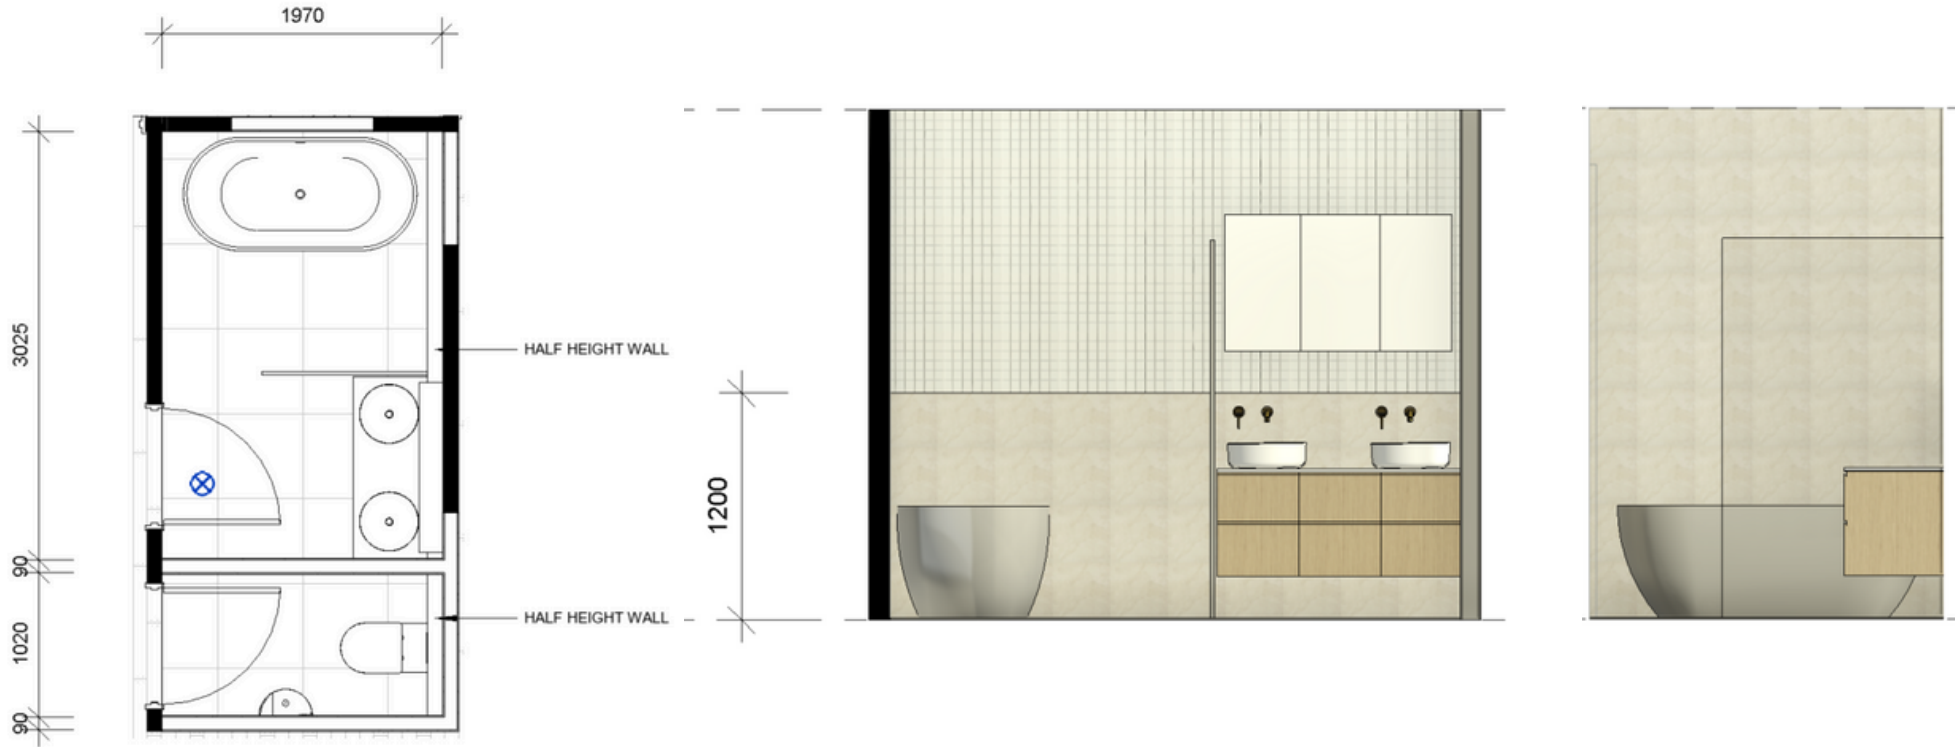

Client: Sarah & Clay Brown

Builder: Bishop & Hart

Client Signature: _____

Project Address: 23 Roslyn Ave Charlestown

Status: Pricing

Date: 19.04.2024

ENSUITE SCHEDULE

Code	Location	Product + Code	Details: Profile, Size, Colour & Finish	Supplier + Link	#	Cost	Photo	Initial
BSN.01	Ensuite	Vanity Basin	ALMA Cameron Sea Salt White Circle Concrete Basin	Buildmat		\$199		
TP.01	Ensuite	Wall Mounted Taps	Elysian Minimal Mixer & Spout Set - Brushed Nickel SKU: 14275	ABI Interiors		\$184.80		
WC.01	Ensuite	Concealed Cistern Toilet	Bao Elegant Wall Faced Toilet w/ Inwall Cistern Brushed Nickel Push Plate SKU BAOBTWIORT	The Blue Space		\$936		

ENSUITE SCHEDULE

Code	Location	Product + Code	Details: Profile, Size, Colour & Finish	Supplier + Link	#	Cost	Photo	Initial
VNT.01	Ensuite	Wall Hung Vanity	Addison 6-Drawer Pure Oak Glacier White 2 cutouts 1282mm x 450mm x 512mm	ABI Interiors		\$2075		
VNM.01	Ensuite	Mirror Cabinet	Timberline Denver Shaving Cabinet	Welsons		\$54.90		
SHA.01	Ensuite	Shower Dropper	Shower Dropper Round 300mm - Brushed Nickel	ABI Interiors		\$49.50		
SHR.01	Ensuite	Shower Head	Shower Head Round 250mm - Brushed Nickel	ABI Interiors		\$159.90		
TP.03	Ensuite	Shower Mixer	Eysian - Minimal Mixer - Brushed Nickel	ABI Interiors		\$119.90		

ENSUITE SCHEDULE

Code	Location	Product + Code	Details: Profile, Size, Colour & Finish	Supplier + Link	#	Cost	Photo	Initial
	Ensuite	Handle Held Shower	Rounded Rectangle Hand Shower - Brushed Nickel & Shower Hose - Brushed Nickel & Adjustable Hand Shower Holder and BP - Brushed Nickel	ABI Interiors		\$58.90		
	Ensuite	Shower Screen	Wall to Wall - Sliding Door Fluted Glass Brushed Nickel	By Contractor <u>Example Only</u>		\$		
	Ensuite	Feature Wall Light	Stone Short Interior Ceramic Wall Light	We Ponder		\$540		
	Ensuite	Vanity Light	tbc			\$		

BATHROOM

Nest & Furrow

BATHROOM

WC ELEVATIONS

Client: Sarah & Clay Brown

Builder: Bishop & Hart

Client Signature: _____

Project Address: 23 Roslyn Ave Charlestown