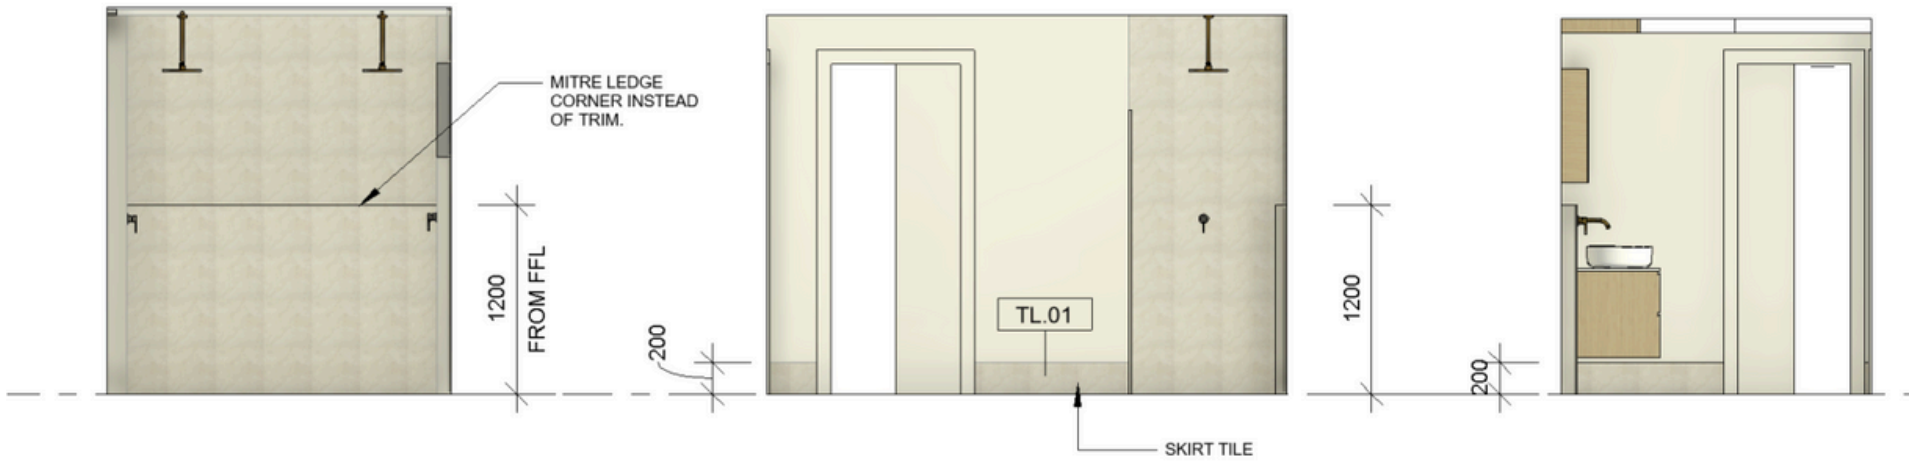

Nest &
Furrow

ENSUITE

ENSUITE

ENSUITE

ENSUITE SCHEDULE

Code	Location	Product + Code	Details: Profile, Size, Colour & Finish	Supplier + Link	#	Cost	Photo	Initial
TL.01	Ensuite Floor	Floor Tile	Byron Travertine Look Ivory	Tile Cloud				
TL.01	Feature Tile	Wall Tiles	Haddon Bone Matte Medium Square Tile (Tile for pricing - actual selection tbc)	Tile Cloud				
PNT.03	Feature Paint as nominated	Limewash Paint	Bauwerk Tranquil Full wall to underside of cornice unless otherwise shown on elevations. Product to be applied as per manufacturers instructions.	Bauwerk Colour				

Client: Sarah & Clay Brown

Builder: Bishop & Hart

Client Signature: _____

Project Address: 23 Roslyn Ave Charlestown

Status: Pricing

Date: 19.04.2024

ENSUITE SCHEDULE

Code	Location	Product + Code	Details: Profile, Size, Colour & Finish	Supplier + Link	#	Cost	Photo	Initial
BSN.01	Ensuite	Vanity Basin	ALMA Cameron Sea Salt White Circle Concrete Basin	Buildmat		\$199		
TP.01	Ensuite	Wall Mounted Taps	Elysian Minimal Mixer & Spout Set - Brushed Nickel SKU: 14275	ABI Interiors		\$184.80		
WC.01	Ensuite	Concealed Cistern Toilet	Bao Elegant Wall Faced Toilet w/ Inwall Cistern Brushed Nickel Push Plate SKU BAOBTWIORT	The Blue Space		\$936		

ENSUITE SCHEDULE

Code	Location	Product + Code	Details: Profile, Size, Colour & Finish	Supplier + Link	#	Cost	Photo	Initial
VNT.01	Ensuite	Wall Hung Vanity	Addison 6-Drawer Pure Oak Glacier White 2 cutouts 1282mm x 450mm x 512mm	ABI Interiors		\$2075		
VNM.01	Ensuite	Mirror Cabinet	Timberline Denver Shaving Cabinet	Welsons		\$54.90		
SHA.01	Ensuite	Shower Dropper	Shower Dropper Round 300mm - Brushed Nickel	ABI Interiors		\$49.50		
SHR.01	Ensuite	Shower Head	Shower Head Round 250mm - Brushed Nickel	ABI Interiors		\$159.90		
TP.03	Ensuite	Shower Mixer	Eysian - Minimal Mixer - Brushed Nickel	ABI Interiors		\$119.90		