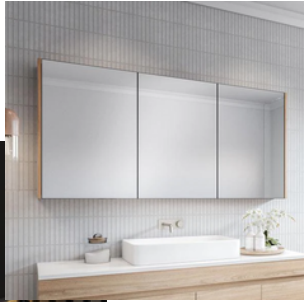

BATHROOM

Nest & Furrow