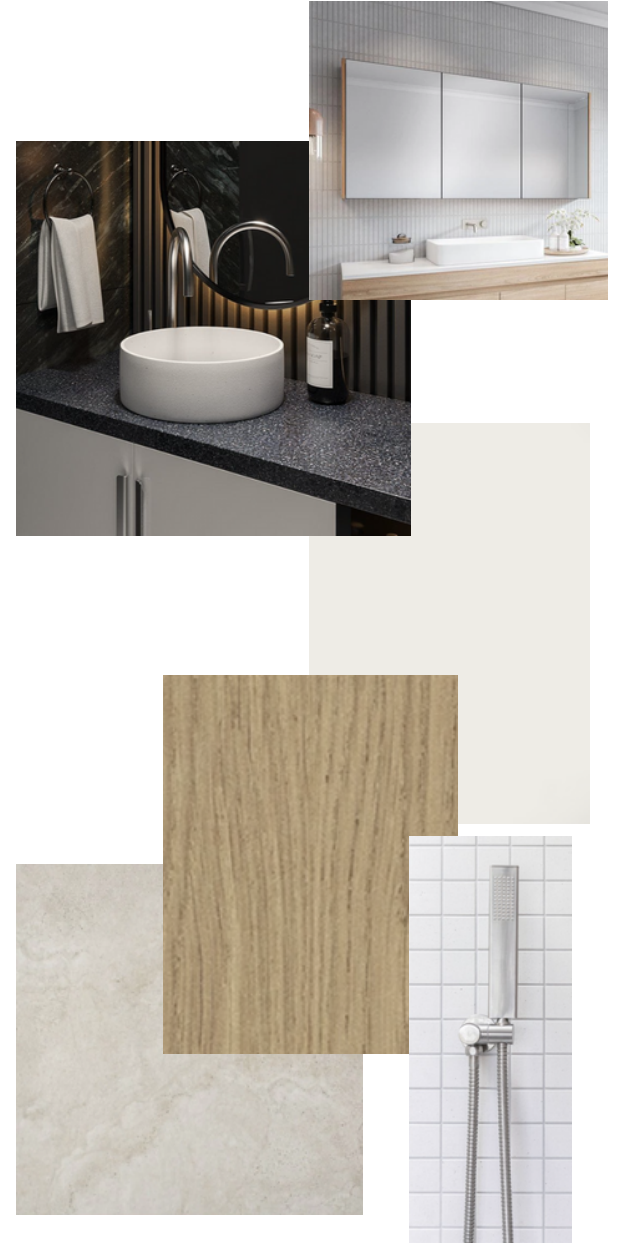

Nest &
Furrow

ENSUITE

ENSUITE

ENSUITE

ENSUITE SCHEDULE

Code	Location	Product + Code	Details: Profile, Size, Colour & Finish	Supplier + Link	#	Cost	Photo	Initial
TL.01	Ensuite Floor	Floor Tile	Byron Travertine Look Ivory	Tile Cloud				
TL.01	Feature Tile	Wall Tiles	Haddon Bone Matte Medium Square Tile (Tile for pricing - actual selection tbc)	Tile Cloud				
PNT.03	Feature Paint as nominated	Limewash Paint	Bauwerk Tranquil Full wall to underside of cornice unless otherwise shown on elevations. Product to be applied as per manufacturers instructions.	Bauwerk Colour				

Client: Sarah & Clay Brown

Builder: Bishop & Hart

Client Signature: _____

Project Address: 23 Roslyn Ave Charlestown

Status: Pricing

Date: 19.04.2024

ENSUITE SCHEDULE

Code	Location	Product + Code	Details: Profile, Size, Colour & Finish	Supplier + Link	#	Cost	Photo	Initial
BSN.01	Ensuite	Vanity Basin	ALMA Cameron Sea Salt White Circle Concrete Basin	Buildmat		\$199		
TP.01	Ensuite	Wall Mounted Taps	Elysian Minimal Mixer & Spout Set - Brushed Nickel SKU: 14275	ABI Interiors		\$184.80		
WC.01	Ensuite	Concealed Cistern Toilet	Bao Elegant Wall Faced Toilet w/ Inwall Cistern Brushed Nickel Push Plate SKU BAOBTWIORT	The Blue Space		\$936		

ENSUITE SCHEDULE

Code	Location	Product + Code	Details: Profile, Size, Colour & Finish	Supplier + Link	#	Cost	Photo	Initial
	Ensuite	Handle Held Shower	Rounded Rectangle Hand Shower - Brushed Nickel & Shower Hose - Brushed Nickel & Adjustable Hand Shower Holder and BP - Brushed Nickel	ABI Interiors		\$58.90		
	Ensuite	Shower Screen	Wall to Wall - Sliding Door Fluted Glass Brushed Nickel	By Contractor <u>Example Only</u>		\$		
	Ensuite	Feature Wall Light	Stone Short Interior Ceramic Wall Light	We Ponder		\$540		
	Ensuite	Vanity Light	tbc			\$		